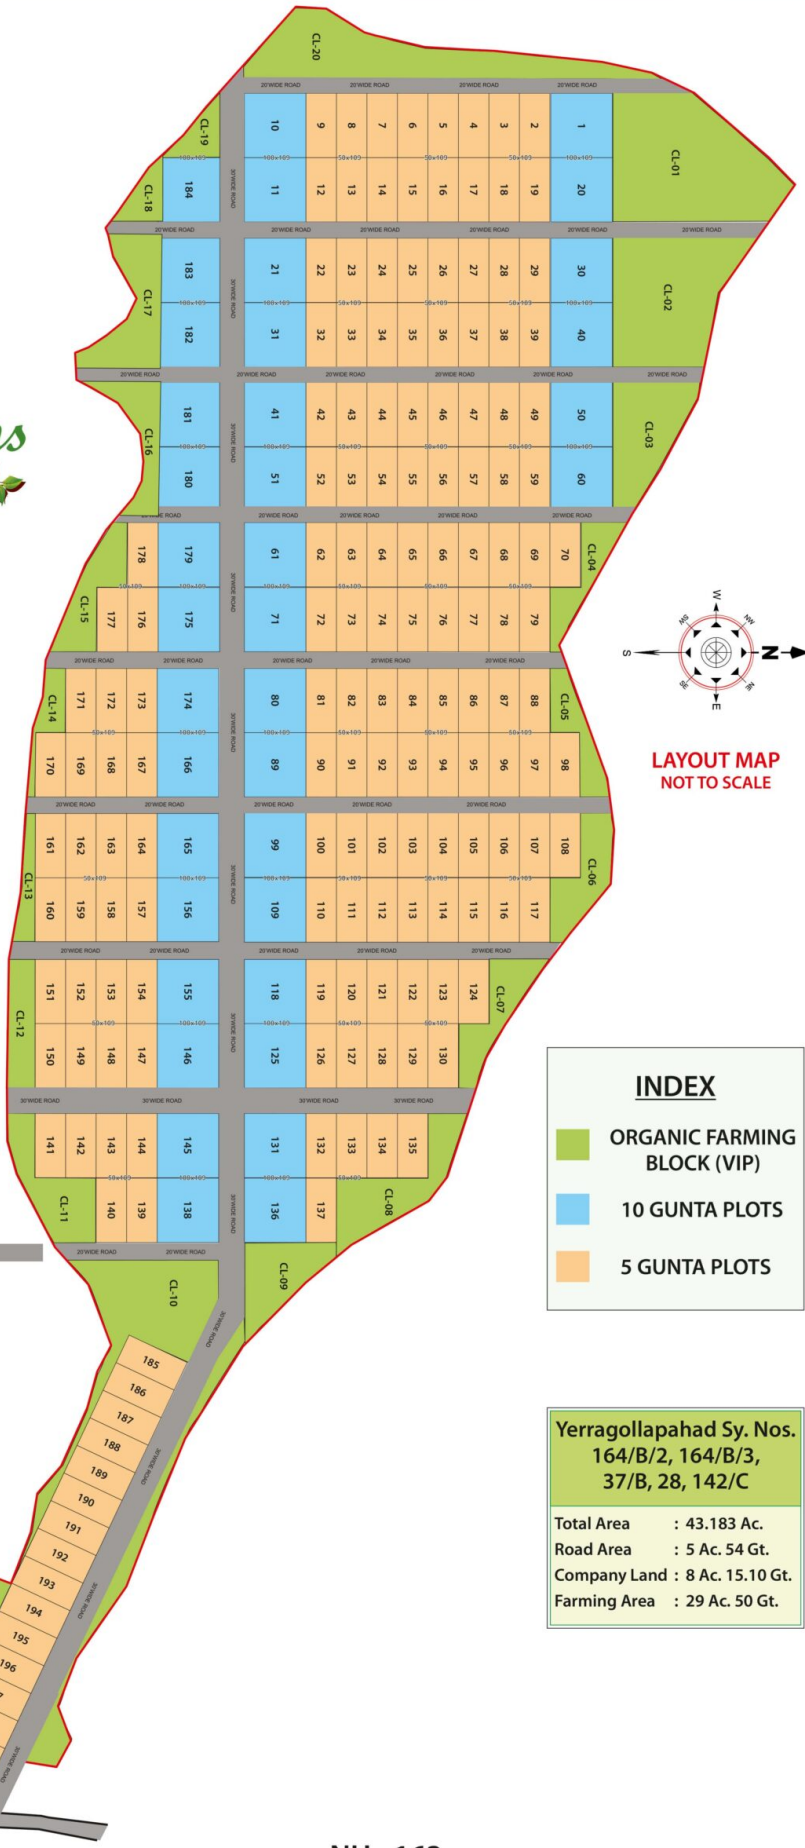

Powered by

Maharaja Farms

JANAGAON

VILLAGE
YERRAGOLLAPAHAD

Maharaja Farms

Phase - I

Marigadi

JANGAON
CITY

NH - 163

HYDERABAD

WARANGAL

LAYOUT MAP
NOT TO SCALE

INDEX	
	ORGANIC FARMING BLOCK (VIP)
	10 GUNTA PLOTS
	5 GUNTA PLOTS

Yerragollapahad Sy. Nos. 164/B/2, 164/B/3, 37/B, 28, 142/C	
Total Area	: 43.183 Ac.
Road Area	: 5 Ac. 54 Gt.
Company Land	: 8 Ac. 15.10 Gt.
Farming Area	: 29 Ac. 50 Gt.